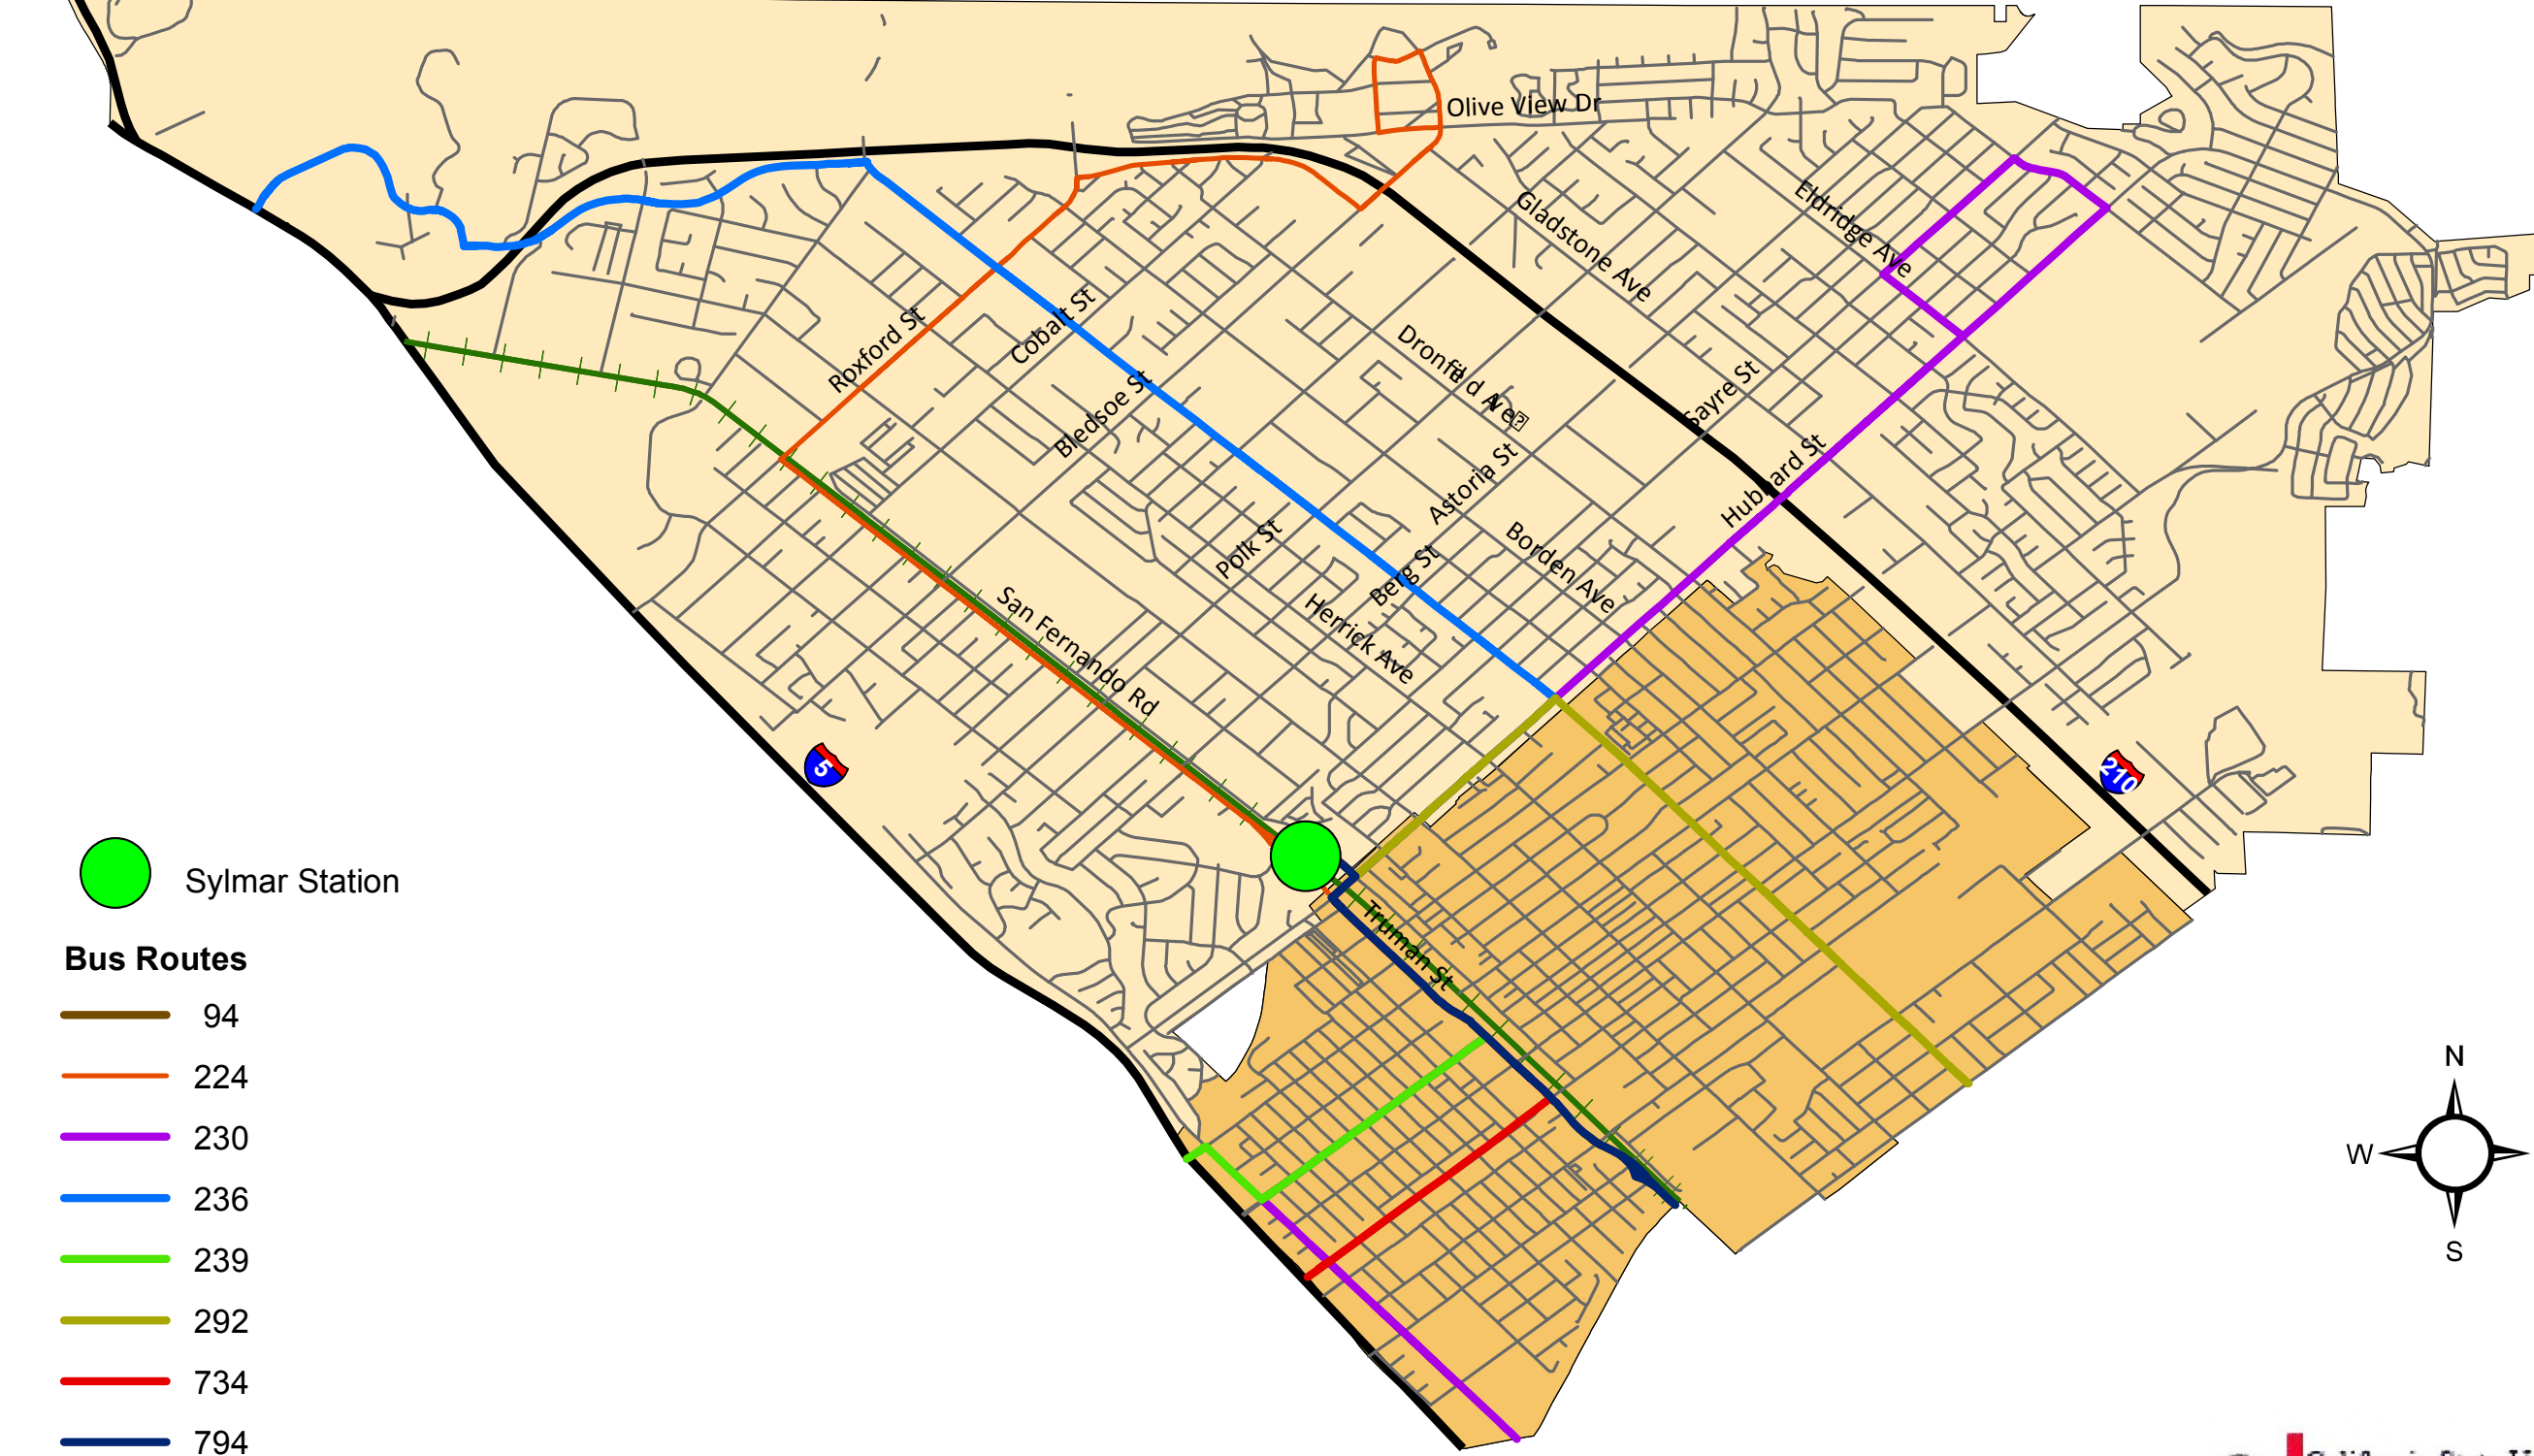

Sylmar Metrolink Station Bus Routes

 Sylmar Station

Bus Routes

-  94
-  224
-  230
-  236
-  239
-  292
-  734
-  794
-  Antelope Valley Line